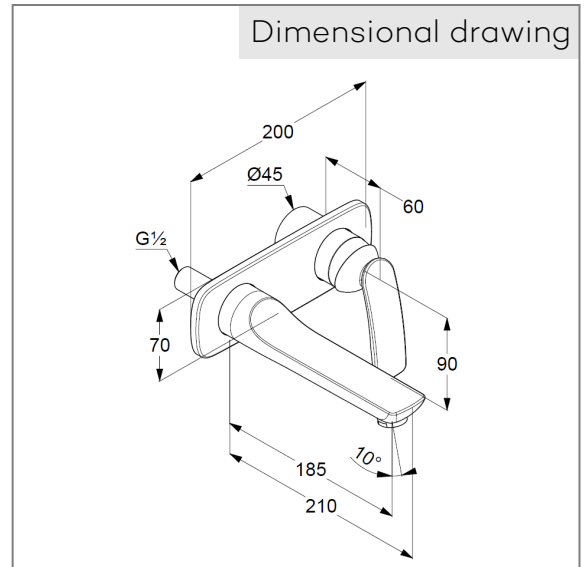

## Technical Data

Product: KLUDI BALANCE  
basin mixer  
DN 15

Article-Nr.: 522469175

Surface: 91 white/ chrome

### Product description

manufacturer KLUDI GmbH & Co. KG  
Typ: KLUDI BALANCE basin mixer,  
DN 15/ PN 10  
Art. Nr. 522469175  
basin mixer DN 15  
concealed basin mixer  
single lever mixer  
trim set without pre-installation set 38243  
wall mounted  
fixed spout 185 mm  
solid lever, metal  
Aerator, S-Pointer M24 PCA  
ceramic cartridge  
flow rate at 3 bar = 6 l/ min.

Product Picture

Dimensional drawing

Flow rate diagram